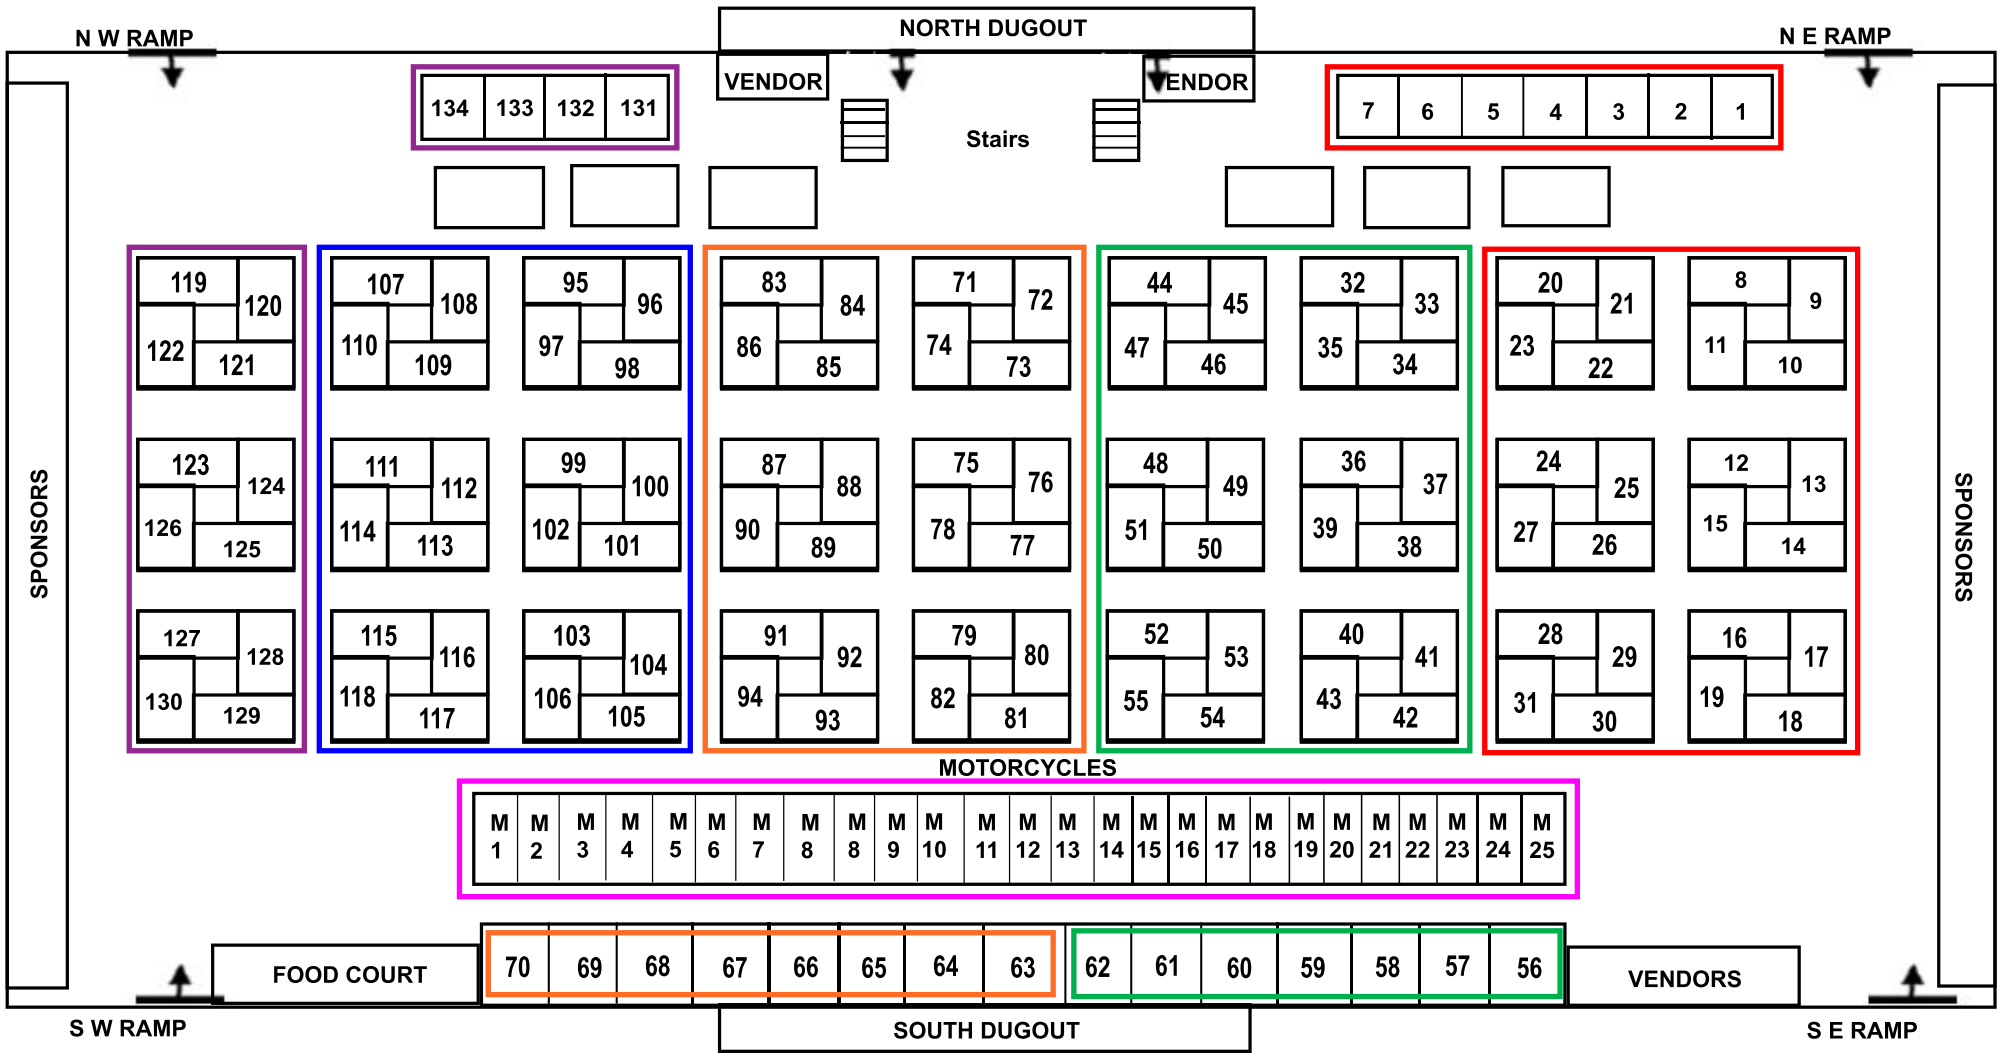

# Chrome In The Dome Floor Plan

LOAD TIMES	
<span style="border: 2px solid red; padding: 2px;"> </span> Group A- (Spots 1 - 31) 8:00am-9:00am	<span style="border: 2px solid blue; padding: 2px;"> </span> Group D- (Spots 95-118) 11:00am-12:00pm
<span style="border: 2px solid green; padding: 2px;"> </span> Group B- (Spots 32 - 62) 9:00am-10:00am	<span style="border: 2px solid purple; padding: 2px;"> </span> Group E- (Spots 119-131) 12:00pm-1:00pm
<span style="border: 2px solid orange; padding: 2px;"> </span> Group C- (Spots 63-94) 10:00am-11:00am	<span style="border: 2px solid pink; padding: 2px;"> </span> Motorcycle (Spots 1-25) 11:00am-1:00pm